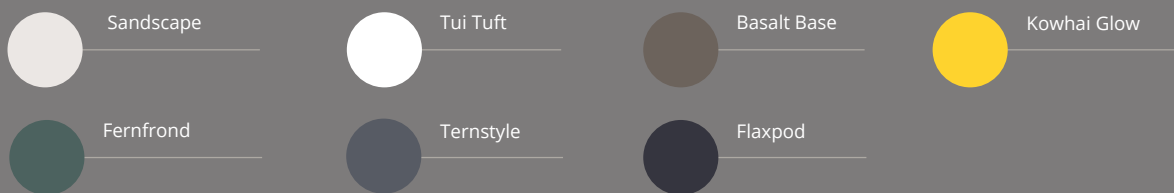

DESIGNER365 COLOUR RANGE

For more accurate colour matches we recommend seeing the actual product. We have available actual metal samples. Contact the THREE65 team today.

COLORSTEEL® Architectural series

COLORCOTE series

THREE65

SUPERIOR SPOUTING EVERY DAY

ENDURO365 COLOUR RANGE

For more accurate colour matches we recommend seeing the actual product.

We have available actual metal samples. Contact the THREE65 team today.

This range is available in COLORSTEEL® MAXX® and ZM8 COLORCOTE only.

Black

Titania

Pioneer Red

Scoria

Permanent Green

Mist Green

Karakā