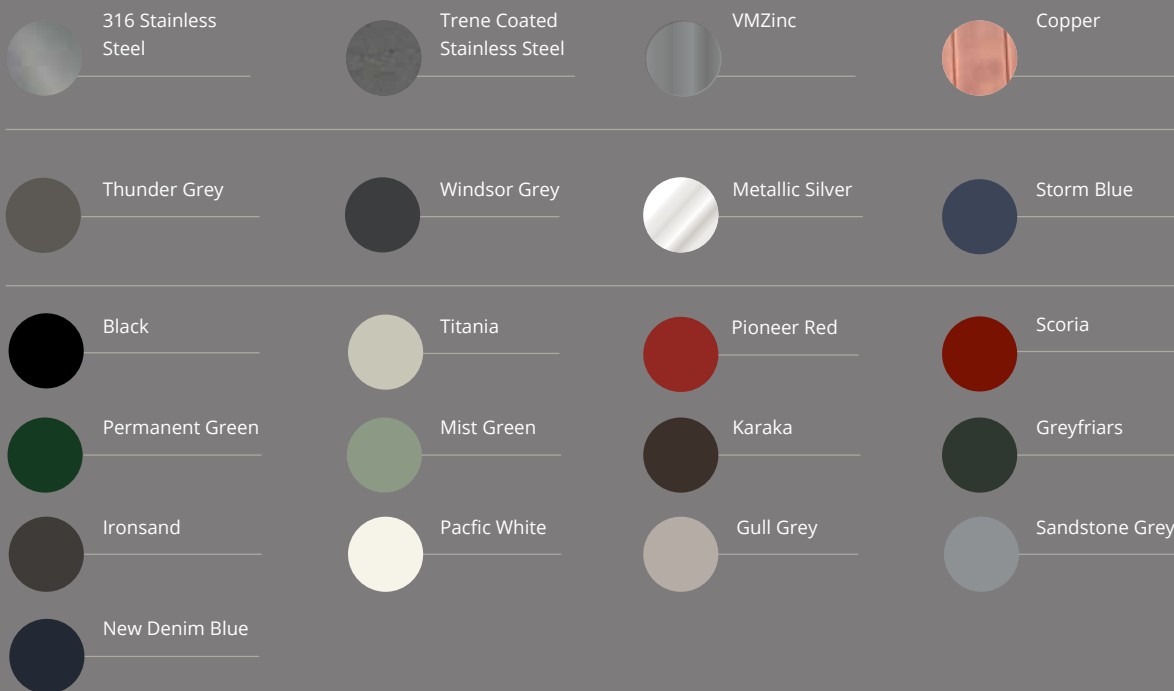

DESIGNER365 COLOUR RANGE

For more accurate colour matches we recommend seeing the actual product. We have available actual metal samples. Contact the THREE65 team today.

COLORSTEEL® Architectural series

COLORCOTE series

THREE65

SUPERIOR SPOUTING EVERY DAY

ENDURO365 COLOUR RANGE

For more accurate colour matches we recommend seeing the actual product.

We have available actual metal samples. Contact the THREE65 team today.

This range is available in COLORSTEEL® MAXX® and ZM8 COLORCOTE only.

Black

Titania

Pioneer Red

Scoria

Permanent Green

Mist Green

Karakā